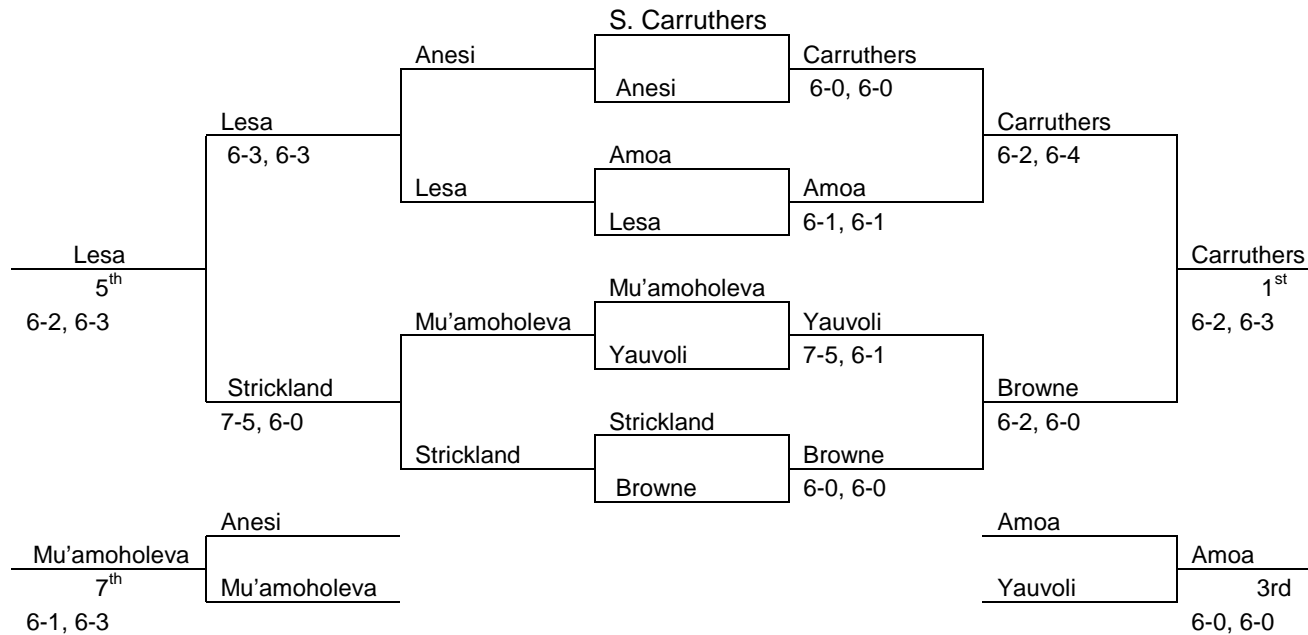

14 Girl's Knockout & Consolation Pools:

Pool Players #3	WL	#	Pool Players #4	WL	#
1. Duchnak	1-2	3	1. Burich	0-3	4
2. Yandall	3-0	1	2. Fakakovikaetau	2-1	2
3. Fa'alogo	2-1	2	3. Lavea	3-0	1
4. Schutser	0-3	4	4. I. Carruthers	1-2	3

Duchnak def Schutser 6-4, 6-0
Fa'alogo def Yandall 6-2, 6-4
Fa'alogo def Duchnak 6-3, 6-3
Yandall def Schutser 6-3, 6-1
Yandall def Duchnak 7-5, 6-2
Fa'alogo def Schutser 6-0, 6-0

Carruthers def Burich 7-5, 6-2
Lavea def Fakakovikaetau 6-3, 6-2
Lavea def Burich 6-3, 7-6 (5)
Fakakovikaetau def Carruthers 6-3, 6-0
Fakakovikaetau def Burich 6-3, 6-2
Lavea def Carruthers 6-2, 6-2

GIRL'S 14: FINAL PLAYER POSITION:

1. Steffi Carruthers	9. Taulesulu Yandall
2. Norah Browne	10. Tepora Fa'alogo
3. Sala Amoa	11. Leilani Duchnak
4. Ashley Yauvoli	12. Anna Schutser
5. Katrina Lesa	13. Leimoasina Lavea
6. Flora Strickland	14. V. Fakakovikaetau
7. K. Mu'amoholeva	15. Isielle Carruthers
8. Eleanor Anesi	16. River Burich