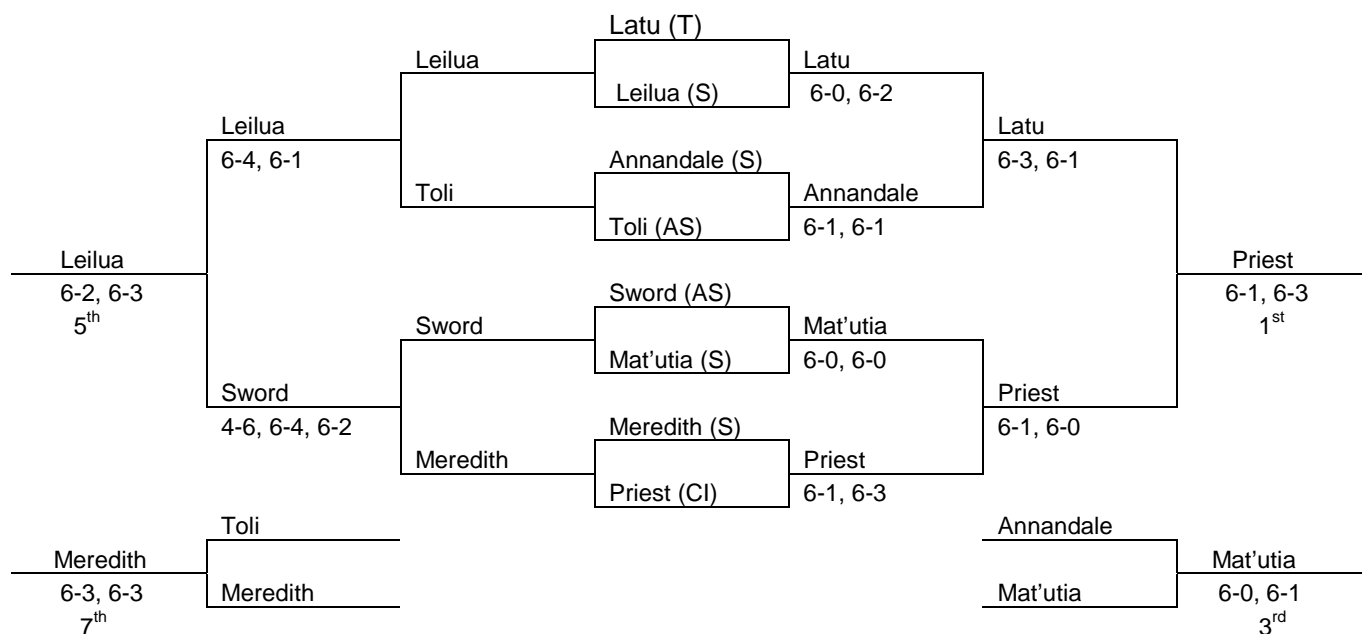

14 Boy's Knockout & Consolation Pools:

KNOCKOUT PLACEMENT FOR #1 & #2 POOL PLAYERS

Pool Players #3	WL	#	Pool Players #4	WL	#
1. Elias Tukaroa	0-3		1. Robert Faumuina	1-2	
2. Toa Lene	2-1		2. Felise Hala	1-2	
3. P Fakakovikaetau	2-1		3. Ben Moring	3-0	
4. Terry Satele	3-0		4. Mike Dworoski	1-2	

Satele def Tukaroa 6-2, 6-1
Fakakovikaetau def Lene 6-4, 0-6, 6-4
Fakakovikaetau def Tukaroa 6-2, 6-1
Satele def Lene 6-2, 6-3
Lene def Tukaroa 6-1, 5-7, 6-1
Satele def Fakakovikaetau 6-1, 6-1

Dworoski def Faumuina 1-6, 6-2, 6-4
Moring def Hala 3-6, 6-4, 6-3
Moring def Faumuina 6-1, 6-2
Hala def Dworoski w/o
Faumuina def Hala 5-7, 6-4, 7-5
Moring def Dworoski 5-7, 7-5, 6-4

BOY'S 14: FINAL PLAYER POSITION:

1. Manu Priest	9. Terry Satele
2. Alifeleti Latu	10. Petueli Fakakovikaetau
3. Prince Mat'utia	11. Toa Lene
4. Nelson Annandale	12. Elias Tukaroa
5. Tane Leilua	13. Ben Moring
6. Sencer Sword	14. Robert Faumuina (tie)
7. Joseph Meredith	14. Mike Dworoski (tie)
8. Davis Toli	14. Felise Hala (tie)