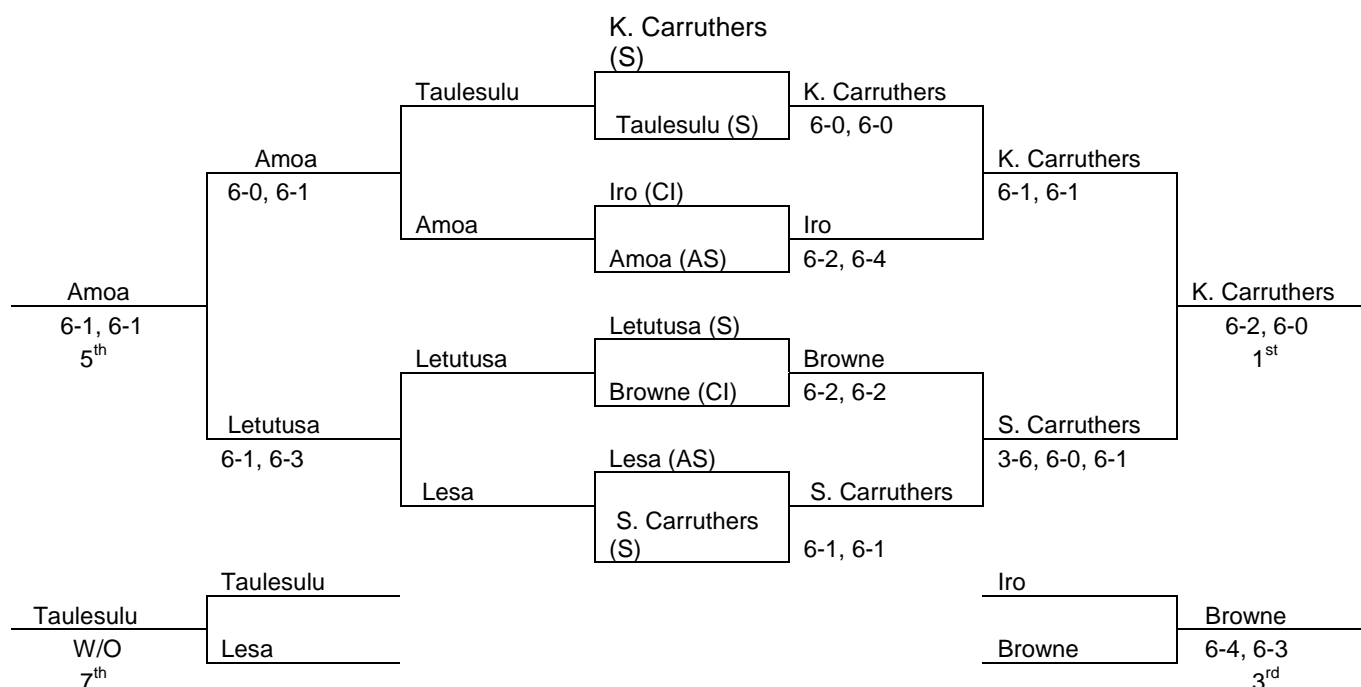

14 Girl's Knockout & Consolation Pools:

KNOCKOUT PLACEMENT FOR #1 & #2 POOL PLAYERS:

Pool Players #3	WL	#	Pool Players #4	WL	#
1. Kalolai Tauataina	0-3		1. Gladys Leite	0-3	
2. Matilda Kruse	3-0		2. Teuila Lemisio	3-0	
3. Tepora Fa'alogo	1-2		3. Leilan Duchnak	2-1	
4. Linda Toli	2-1		4. Eleanor Anesi	1-2	

Toli def Tauataina 3-6, 6-1, 6-1
Kruse def Fa'alogo 6-0, 2-6, 6-3
Fa'alogo def Tauataina 6-3, 6-2
Kruse def Toli 6-1, 6-2
Kruse def Tauataina 6-1, 6-0
Toli def Fa'alogo 6-4, 6-3

Anesi def Leite 6-3, 5-7, 6-3
Lemisio def Duchnak 6-0, 6-4
Duchnak def Leite 6-3, 6-7 (4), 6-4
Lemisio def Anesi 6-4, 6-0
Lemisio def Leite 6-1, 6-0
Duchnak def Anesi 6-1, 6-4

GIRL'S 14: FINAL PLAYER POSITION:

1. Kim Carruthers
2. Steffi Carruthers
3. Norah Browne
4. Maeva-Leigh Iro
5. Sala Amoa
6. Ihana Letutusa
7. Yandall Taulesulu
8. Katrina Lesa
9. Matilda Kruse
10. Linda Toli
11. Tepora Fa'alogo
12. Kalolai Tauataina
13. Teuila Lemisio
14. Leilan Duchnak
15. Eleanor Anesi
16. Gladys Leite